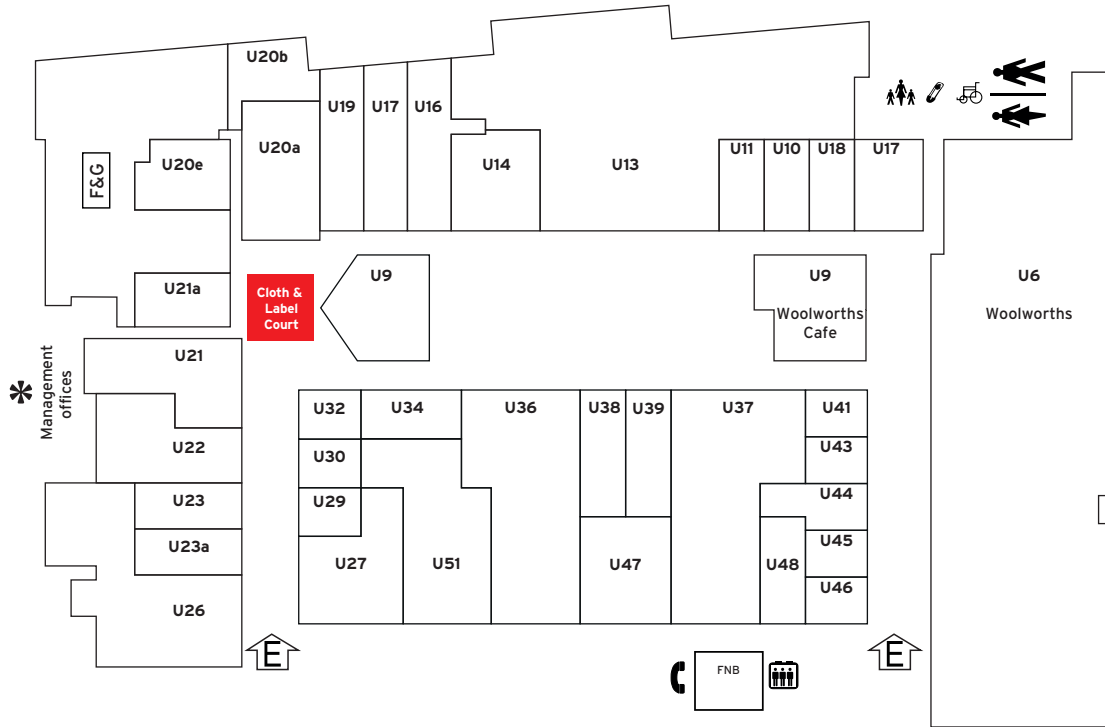

# Upper Level

MORNINGSIDE  
shopping centre

**Cloth & Label court:**  
**Size 25m<sup>2</sup>**  
**R5 000.00 excl vat**  
 Setup on Tuesdays before 9am and  
 breakdown on Mondays after 6pm.

# Lower Level

MORNINGSIDE  
shopping centre

## Lower Level court:

Size 88m<sup>2</sup>

R6 250.00 excl vat

Setup on Sundays before 10am and  
breakdown on Fridays after 6pm.