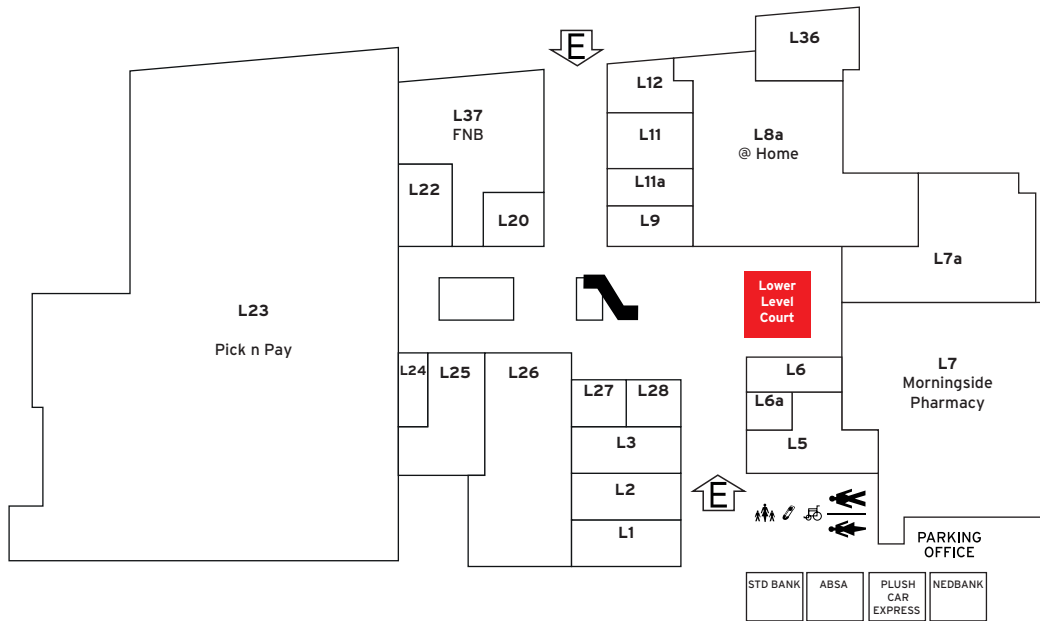

# Upper Level

MORNINGSIDE  
shopping centre

**Cloth & Label court:**  
**Size 25m<sup>2</sup>**  
**R5 000.00 excl vat**  
 Setup on Tuesdays before 9am and  
 breakdown on Mondays after 6pm.

# Lower Level

MORNINGSIDE  
shopping centre

## Lower Level court:

Size 88m<sup>2</sup>

R6 250.00 excl vat

Setup on Sundays before 10am and  
breakdown on Fridays after 6pm.